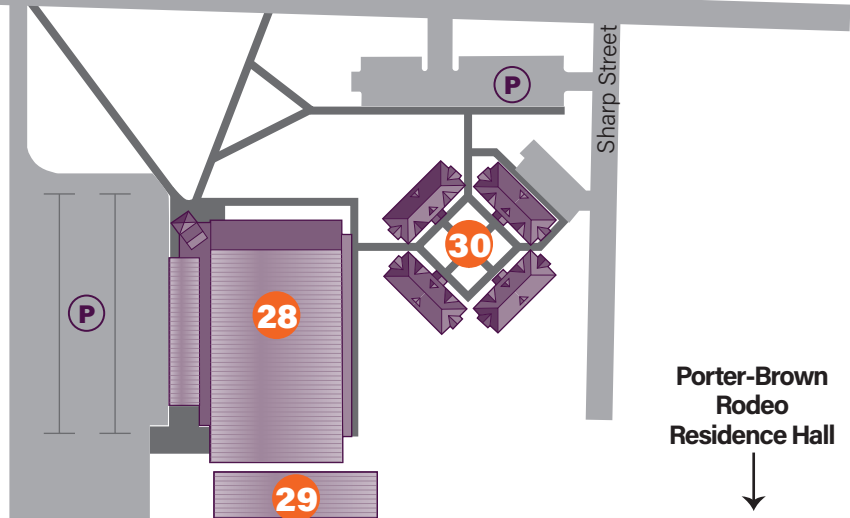

College Facilities

- 1 Ashford Hall
- 2 Vail-Brown Apartments
- 3 Julie Ann Deems Julien School of Nursing & Health Sciences
- 4 Roberts Hall
- 5 George Mack Hall
- 6 Blackburn Hall
- 7 Viking eSports Center
- 8 Ferguson Center
- 9 Murrell Library
- 10 Welcome Center
- 11 Eckilson-Mabee Theatre
- 12 Moreland Hall
- 13 McDonald Hall
- 14 Baity Hall
- 15 Redman Apartments
- 16 Union Hall
- 17 Viking Village
- 18 Morrison Fine Arts Building
- 19 Young Hall
- 20 Science Center
- 21 Malcolm Center for Student Life
- 22 Charles L. Bacon Conference Center
- 23 Marshall Village
- 24 Conway Apartments
- 25 Reed Kepner Field
- 26 Volney Ashford Stadium
- 27 Gregg-Mitchell Field
- 28 Burns Athletic Complex
- 29 Walker C. Fletcher Athletic Complex
- 30 Valley Village

Off Campus Sites:
 Porter-Brown Rodeo Residence Hall
 Blosser Hall

P Parking Lot

Viking Tailgate Zone

MISSOURI VALLEY COLLEGE

CHECK OUT OUR VIRTUAL TOUR!

Porter-Brown Rodeo Residence Hall